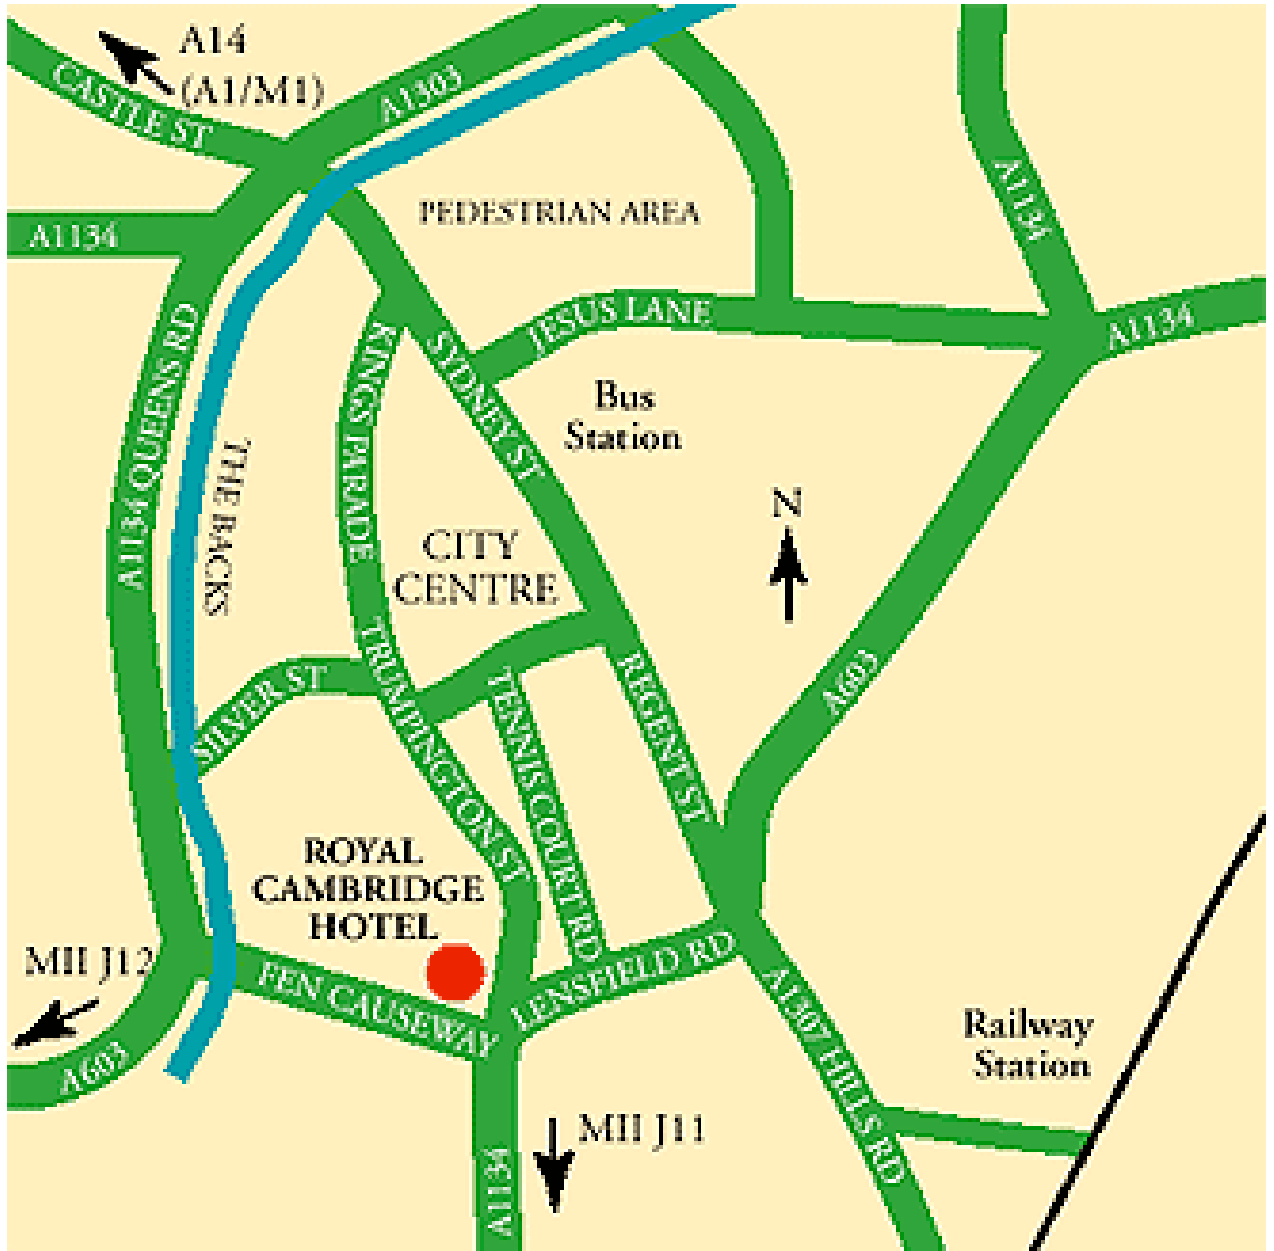

The Royal Cambridge Hotel
Trumpington St
Cambridge
CB2 1PY

Tel 01223 351631
Fax 01223 352972
www.forestdale.com

Directions	<p>By car:</p> <p>From the West & North (A14, A603) Leave the M11 at junction 12 and follow the A603 to the south of the city until you reach a roundabout. Turn right into Fen Causeway and cross the river. The hotel is on the left just before the pedestrian crossing.</p> <p>From the south (M11) Exit the M11 at junction 11 with the A10 and follow the A1309 & A1134 for about 2 miles to the city centre. Turn left at the first mini roundabout & immediately right after the pedestrian crossing into the hotel car park.</p> <p>By train: Cambridge station - $\frac{3}{4}$ mile</p> <p>By air: Cambridge Airport - 4 miles Stansted Airport - 20 miles</p>
Car Parking	Free car parking is available at the Hotel.
Accommodation	B&B is available at the reduced rate of £90 per night