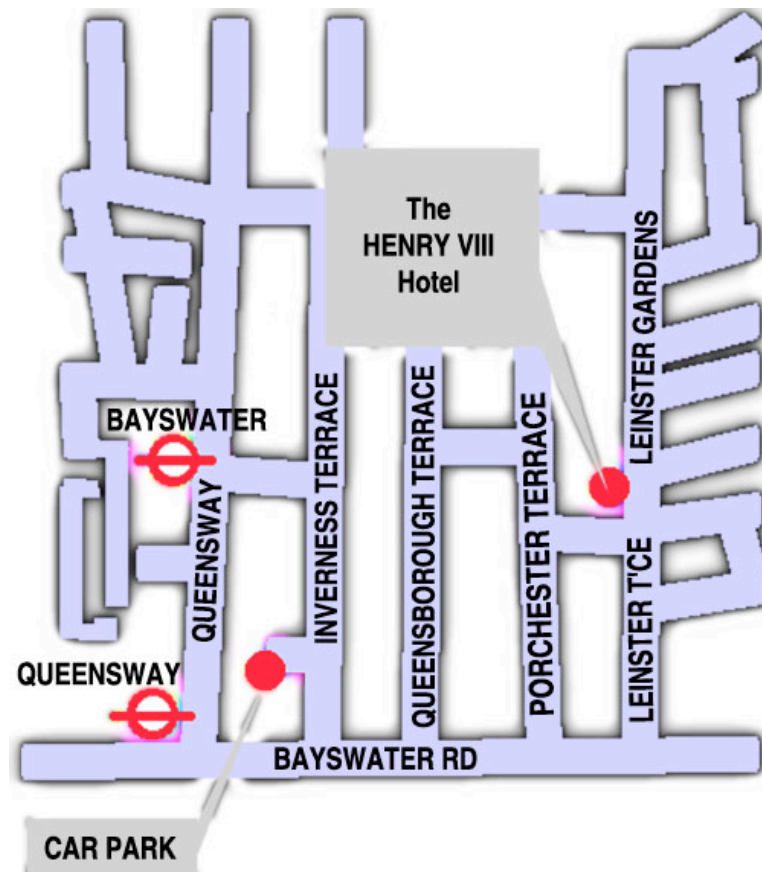

The Henry VIII Hotel
19 Leinster Gardens
London
W2 3AN

Tel 020 7262 0117
Fax 020 7706 0472
Email admin@henryviii.net
www.henry-viii.net

Directions By car: Not in Congestion Zone. Off Bayswater Rd, turn into Porchester Terrace, then right and right again.

By train: Paddington - 10 min walk (0.3 miles)

By tube: Bayswater (0.2 miles) and Queensway

By air: Heathrow

Car Parking Nearest car park - Masterpark at Queensway, 5 min walk from hotel. Approximately £25 per day. Show ticket to hotel for 25% discount off car parking fee.