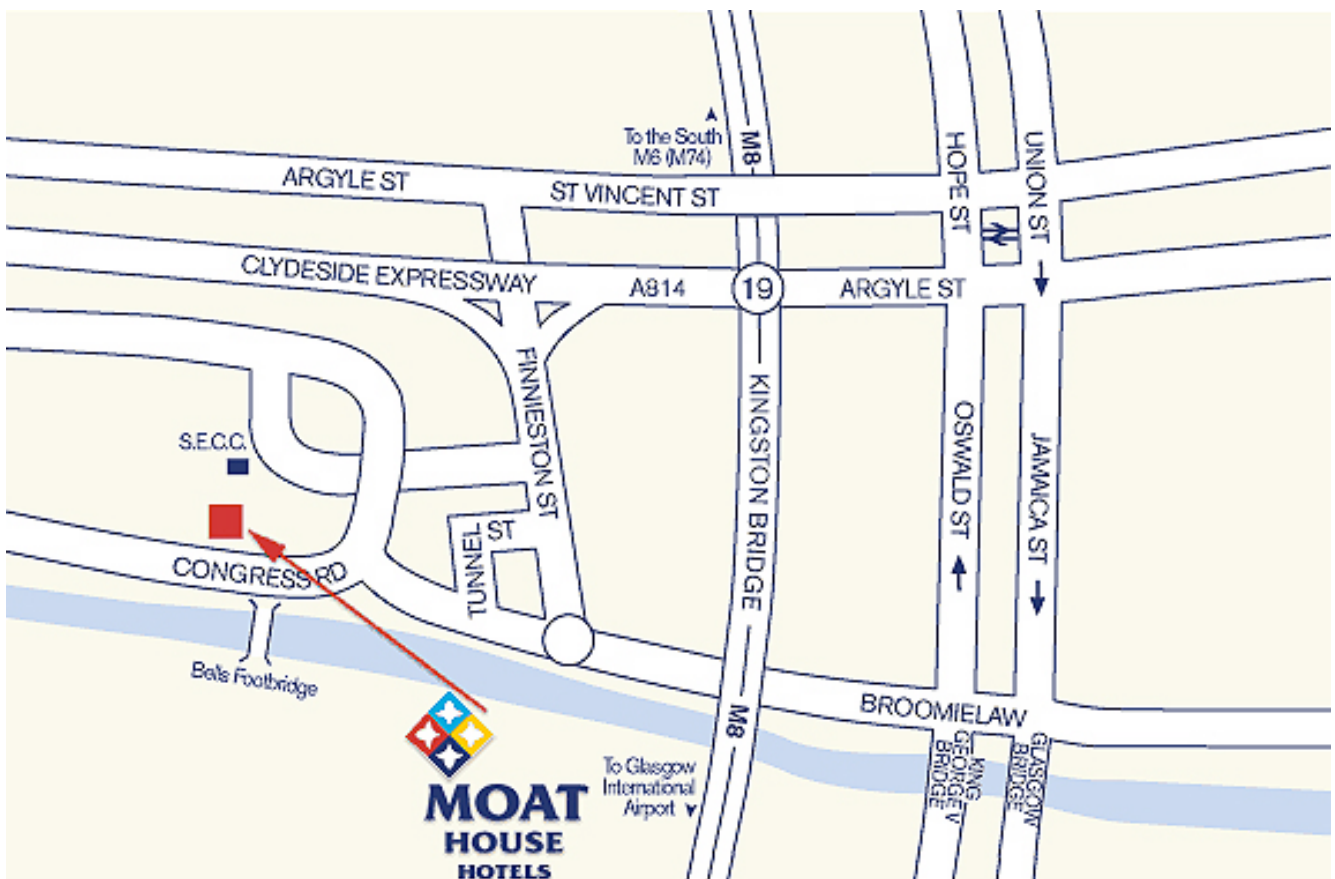

Glasgow Moat House  
Congress Rd  
Glasgow  
Strathclyde  
Scotland  
G3 8QT

Tel 0141 306 9988  
Fax 0141 221 2022

<b>Directions</b>	From the M8 Leave the M8 at Junction 19 Follow signs for SECC
<b>Car Parking</b>	Parking for over 300 cars is available at £2 per day
<b>Rail</b>	Glasgow Central Station - 1 mile
<b>Airports</b>	Glasgow Prestwick International Airport - 8 miles Rail & Coach links to central Glasgow
<b>Accommodation</b>	Double Room (including breakfast) is available at the rate of £100 per night, reduced from £179